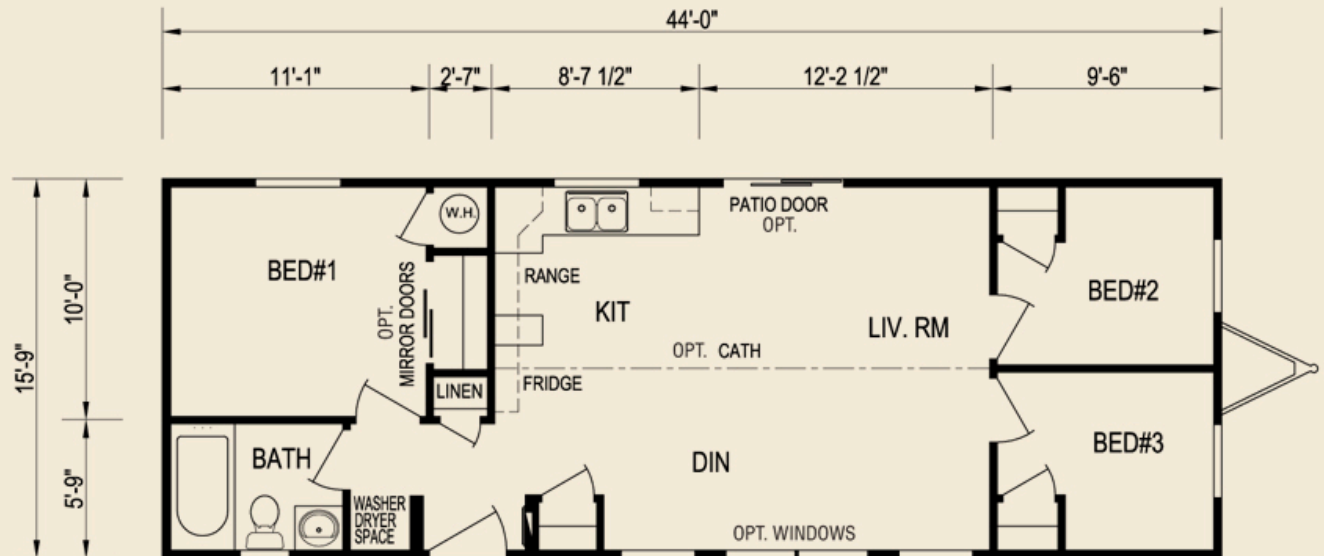

Plan 9105

Optional Exterior

Plan 9105, 44' X 15'-9", 693 sq. ft.