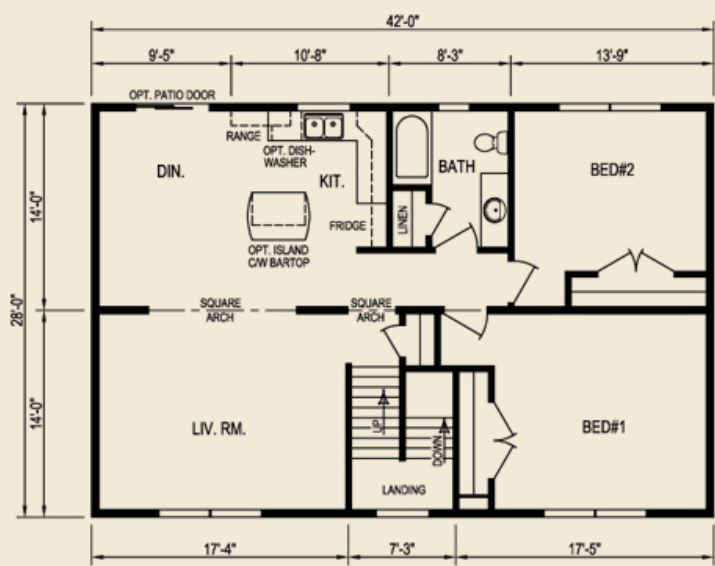

Plan 8325

First Floor 1176 sq. ft.

**Proposed Basement Layout
(on site by others)**

Plan 8325, 42' X 28'