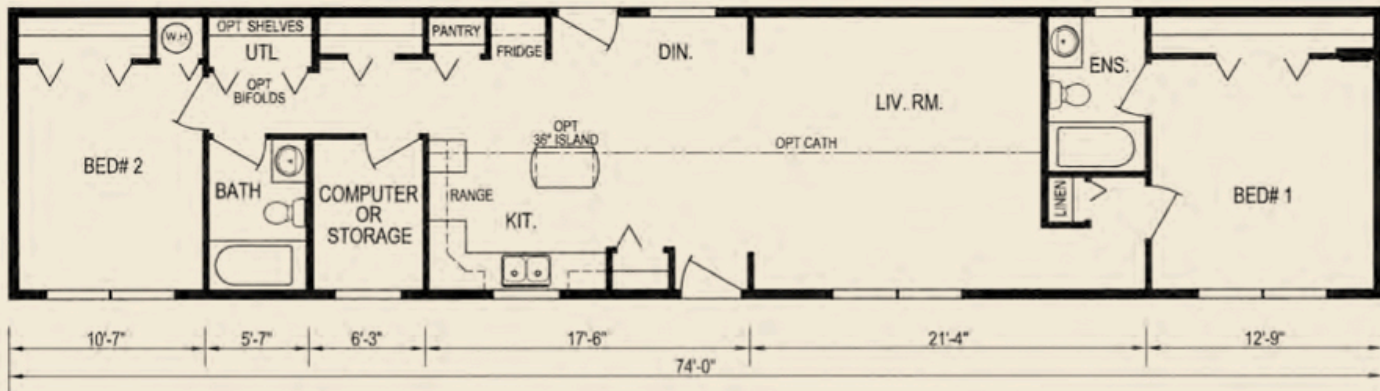

Plan 7108

OPTIONAL EXTERIOR

74'0" X 15'9", 1166 SQ. FT.